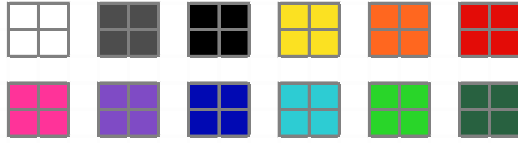

Available Alpha Band Colors:

Alpha Loom Template V1.0

Step 1: Find out how many verticle cells fit around your wrist.

Step 2: Copy and paste color cells to design your bracelet.

- Press "Ctrl" and "c" to copy colors from the available Alpha Band colors on the left.

- Press "Ctrl" and "v" to paste color onto cells within the template below.

CHILD WRIST

AULT WRIST

Grid 1: 7 rows x 58 columns with various color patterns.

Grid 2: 7 rows x 58 columns with red and black patterns.

Grid 3: 7 rows x 58 columns with red, black, and blue patterns.

Grid 4: 7 rows x 58 columns with blue, red, and yellow patterns.

This template is a property of Rainbow Loom (Choon's Design). This template is not intended for resale or for any commercial use. A written approval is required for any commercial use or redistribution.